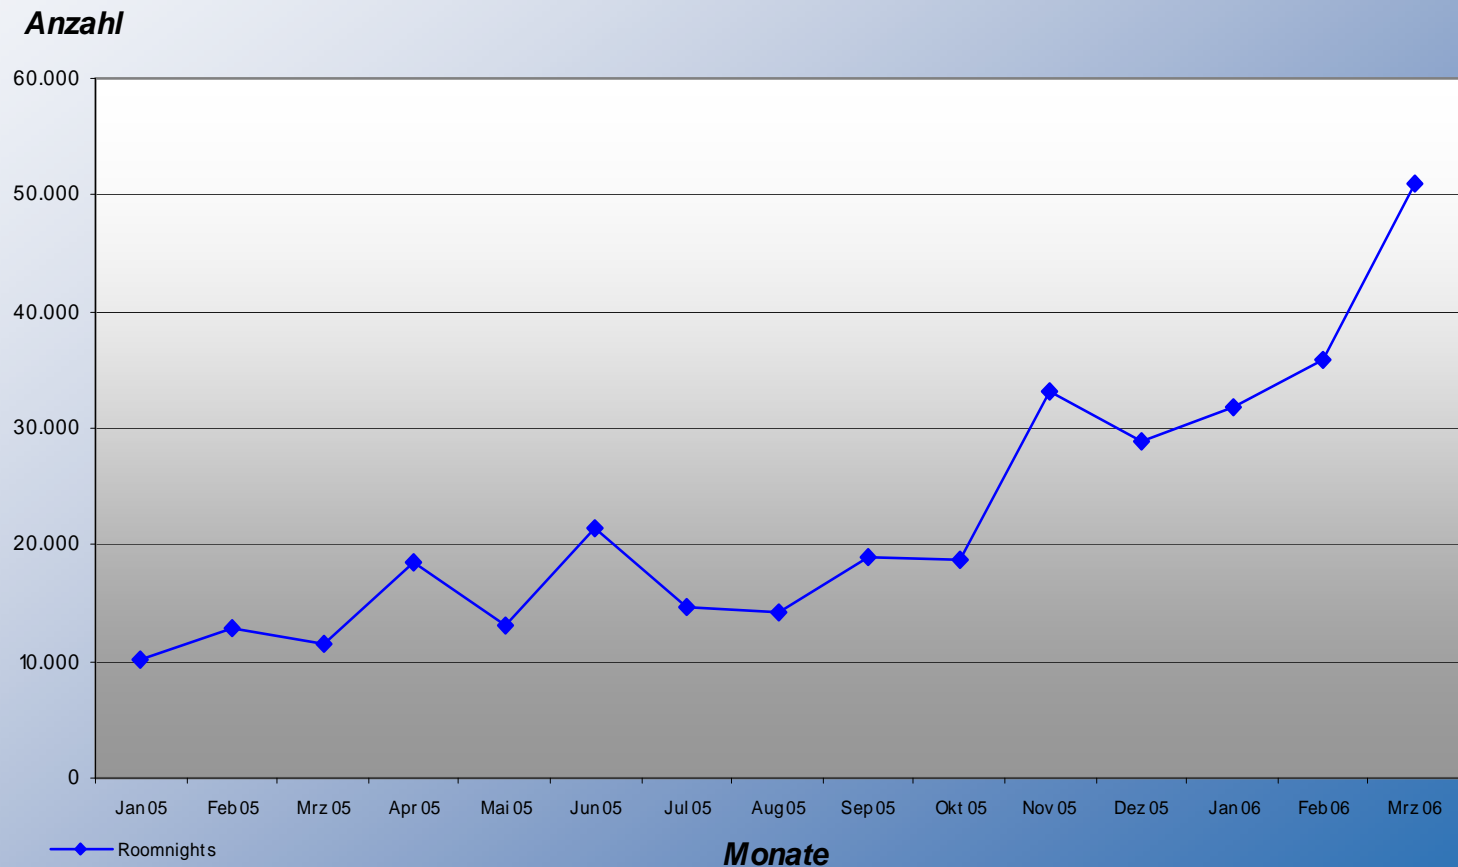

More experience – Number of reservations

Permanent increase of Reservations since the implementation of DERhotel.com

- ∇ *The Portal*
- ∇ *Your advantages*
- ∇ *Easy to register*
- ∇ *Simple data care*
- ∇ *Comfortable to book*
- ∇ *More experience*
- ∇ *Contact*